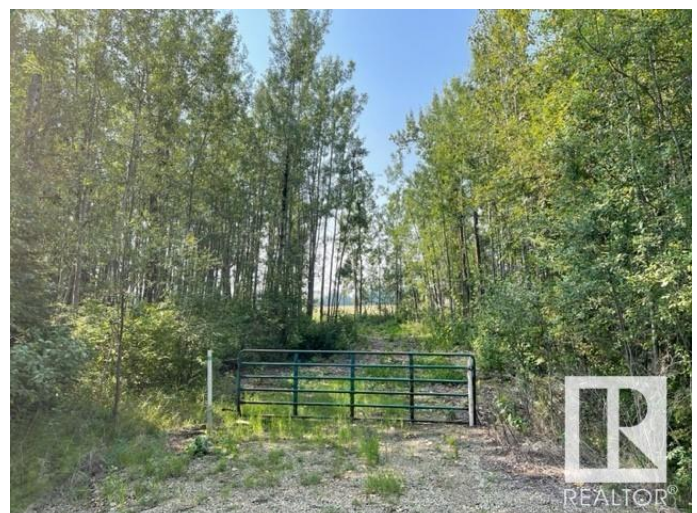

\$69,900 - Lot 12 54426 Rge Rd 40, Rural Lac Ste. Anne County

MLS® #E4420946

\$69,900

0 Bedroom, 0.00 Bathroom,
Rural on 0.50 Acres

Thibault Settlement, Rural Lac Ste. Anne County, AB

AMAZING OPPORTUNITY AT A GREAT PRICE!! PRIVATE PARTIAL TREED WITH CLEARED DRIVEWAYS AND BUILDING SITE. THIS HALF ACRE PARCEL JUST LOCATED OFF THE SOUTH SHORES OF LAC STE ANNE, MINUTES TO ALBERTA BEACH & A SHORT DRIVE TO DARWELL. THIS LOT/AREA IS A MUNICIPAL RESERVE ADJACENT TO FARM FIELD DIRECTLY BEHIND. CLEARED ON THE SOUTH END, BUT LINED WITH FOREST ON NORTH PERIMETER FOR PRIVACY! THIS FABULOUS LOT FEATURES PATHWAYS LEADING TO THE LAKE. POWER & GAS AVAILABLE AT PROPERTY LINE. THE PERFECT (SHORT DRIVE FROM EDMONTON) WEEKEND GET AWAY SPOT CLOSE TO WATER AMENITIES OR BUILD YOUR DREAM GETAWAY LAKE HOUSE OR EVEN PARK AN RV / TRAVEL TRAILER AND ENJOY ALL RECREATIONAL ACTIVITIES THAT LAC STE ANNE & ALBERTA BEACH COMMUNITY HAS TO OFFER. 1 MORE ADJACENT LOT ALSO AVAILABLE FOR EVEN A MORE SPACE OR BIGGER HOME! LOT SIZE 96' x 232' APPROX.

Exterior

Exterior Features Beach Access, Boating, Cul-De-Sac, Flat Site, Golf Nearby, Lake Access Property, Lake View, Level Land, Park/Reserve, Private Setting, Recreation Use, Schools, Shopping Nearby, Treed Lot